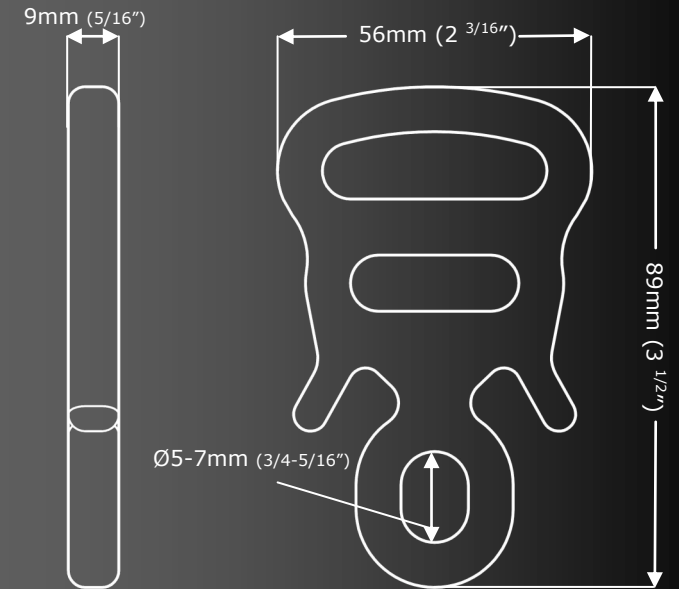

RP120 Micro 8

Data Sheet

climb. work. rescue.

I|S|C

SOLUTIONS IN METAL

The Rescue figure 8 devices have extended side bars to keep the rope in place, preventing the rope from creeping inwards and causing unwanted locking.

The RP120 Micro 8 is suitable for use on 5-7mm Rope.

Weight	56g (2oz)
Body Material	Aluminium
Finish	Anodised
Rope Size	Max 5-7mm (3/4-5/16")
MBS	25kN (5620lbf)