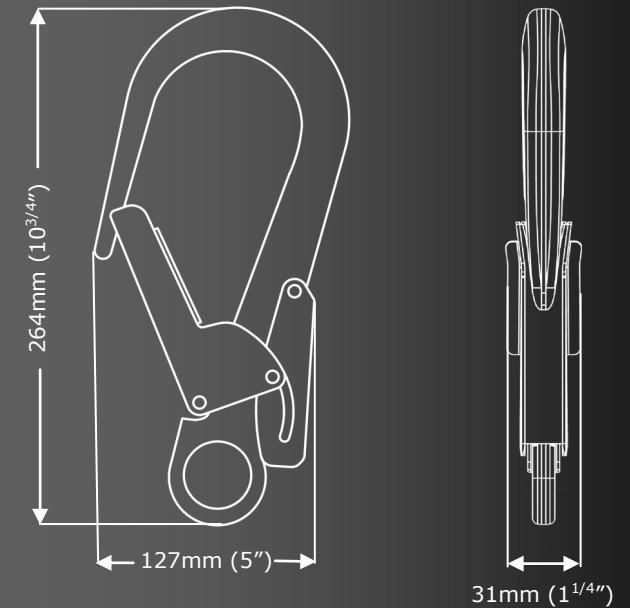

The SH979 is a Large double action Scaffold Snaphook. We also manufacture a locking nose version (SH999) with an increased MBS of 35kN.

Weight	514g (13oz)
Eye Diameter	30mm (1 ² / ₈ ")
Gate Opening	65mm (2 ¹ / ₂ ")
Body Material	Aluminium
Finish	Anodised
MBS	25kN (5620lbf)

SH979 Double Action Scaffold Snaphook

Data Sheet