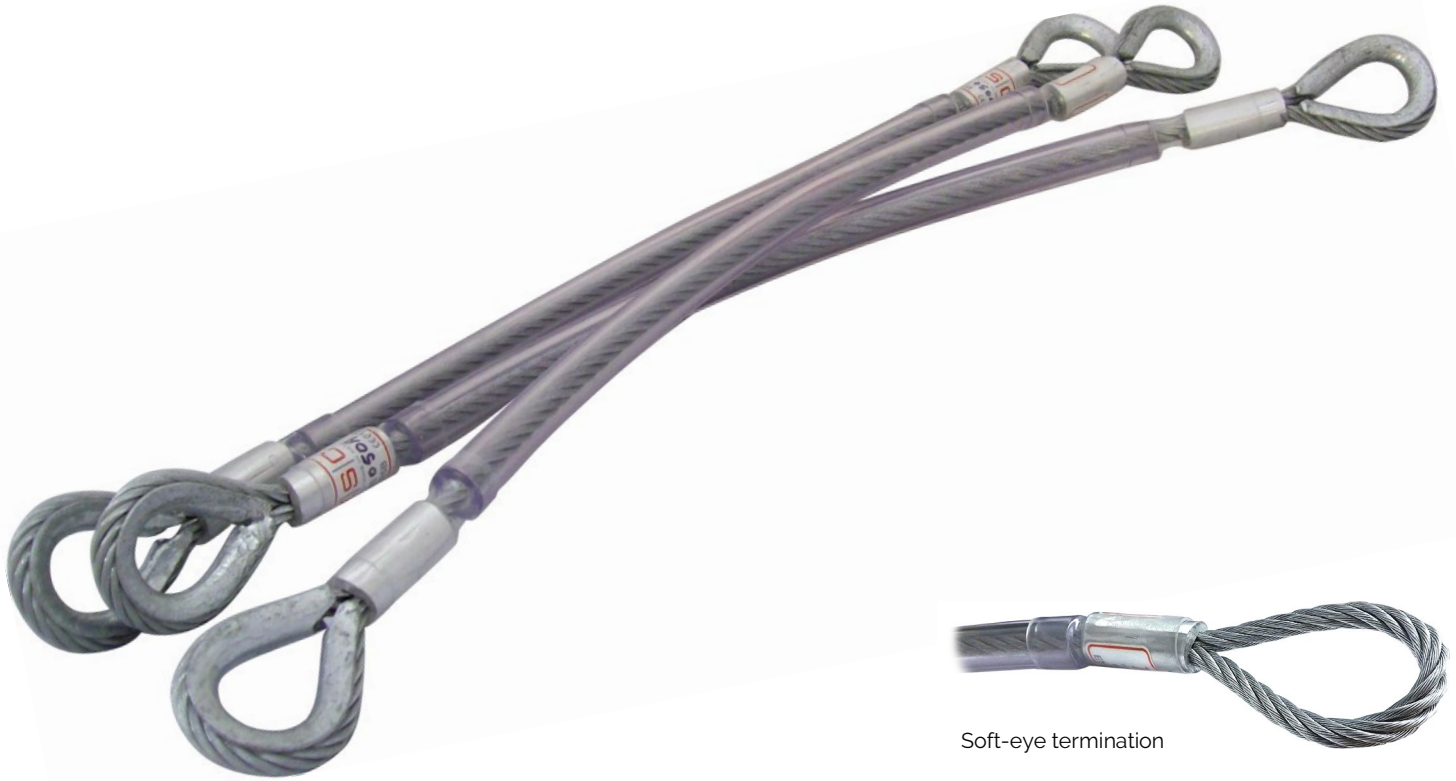

# WSxxx WIRE ANCHOR STROPS

Product Datasheet

123456  
34567  
56789

Thimble-eye termination

Soft-eye termination

## PRODUCT OVERVIEW

ISC Wire Strops are manufactured from Galvanised Steel, fitted with protective PVC cover. Wire Anchor Strops are available in a range of standard lengths (1000, 1500 & 2000mm), with bespoke lengths available on request.

WSXXX Strops are available with a thimble-eye or soft-eye (without thimble) terminations.

## TECHNICAL INFORMATION

Part Code	WS100	WS150	WS200
Length	1000mm (3.3ft)	1500mm (4.9ft)	2000mm (6.5ft)
Weight	502g (18oz)	780g (28oz)	998g (35oz)
MBS	25kN (5620lbf)		
Termination Type	Thimble or soft-eye option available		
Serial Number	As standard (Dot Matrix)		
Standards	EN 795:12(B) PD CEN/TS 16415:13		