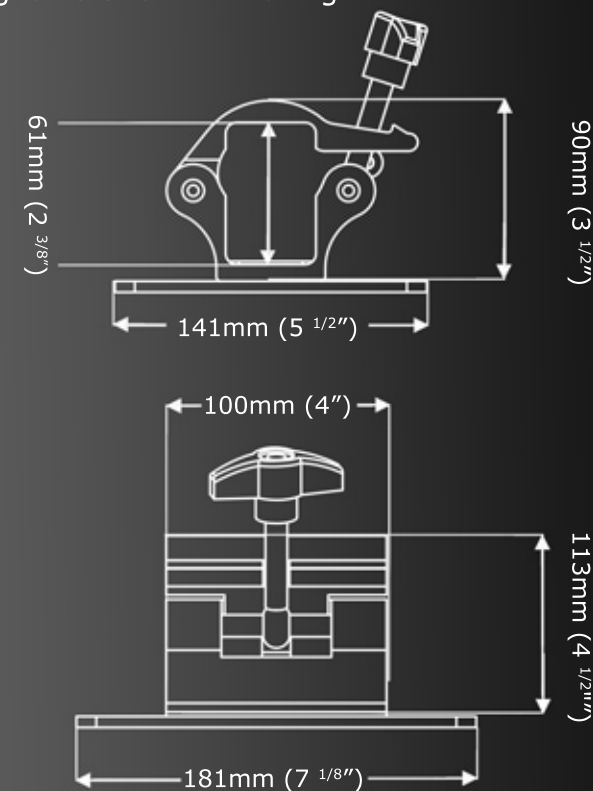

GRB150 Tripod Winch Bracket

Data Sheet

climb. work. rescue.

I|S|C
SOLUTIONS IN METAL

A hard wearing Tripod bracket, for use with ISC Tripod, Block or Winch system. The GRB150 anti-slip bracket is quick and easy to fit, with a hinged lid and screw design.

Average weight	1170g (41.3oz)
Body material	Aluminium
Finish	Powder Coated
Colour	Red