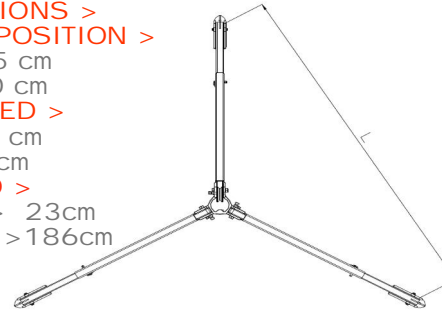

L > 175 cm

H > 110 cm

**EXTENDED >**

L > 253 cm

H > 145cm

**CLOSED >**

WIDTH > 23cm

HEIGHT > 186cm

**MATERIAL > HIGH STRENGTH ALUMINIUM. STAINLESS STEEL FITTINGS.**

**SAFE WORKING LOAD > 350 KG**  
BASED ON 10:1 SAFETY FACTOR.

**WLL > 350 KG**

**APPROVED STANDARDS > CERTIFIED TO BS EN 795**

**FINISH > HEAD IS POWDER COATED**