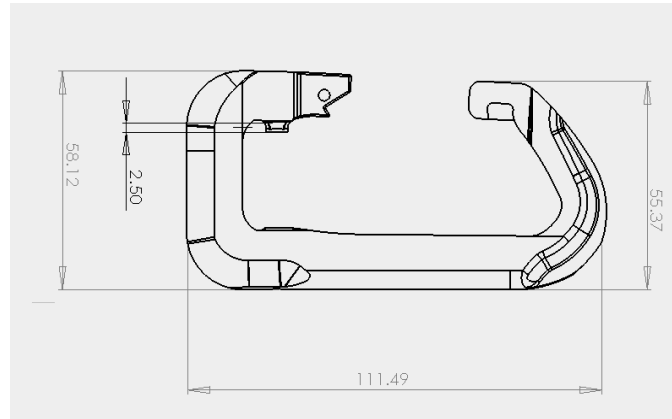

KARABINERS > ALUMINIUM >

KH215 > TROLL LINK KARABINER , supplied with separate captive pin

ISC MANUFACTURES AN EXTENSIVE RANGE OF KARABINERS FROM 22KN TO 30KN. ALL KARABINERS CONFORM TO RELEVANT EUROPEAN AND ANSI STANDARDS.

MATERIAL >
LENGTH > 117mm
WIDTH > 77mm
GATE OPENING > 22.5mm

MATERIAL > FORGED 7075 ALUMINIUM
MINIMUM BREAKING STRENGTH > 25kn
APPROVED STANDARDS > CERTIFICATED TO CE EN362:2004.

Gate Opening > 15mm
Web slot > up to 30mm/2 1/2" webbing
FINISH > ANODISED
QUALITY > 100 % INSPECTED
WEIGHT > 90g

SCREWGATE SUPERSAFE TWISTLOCK